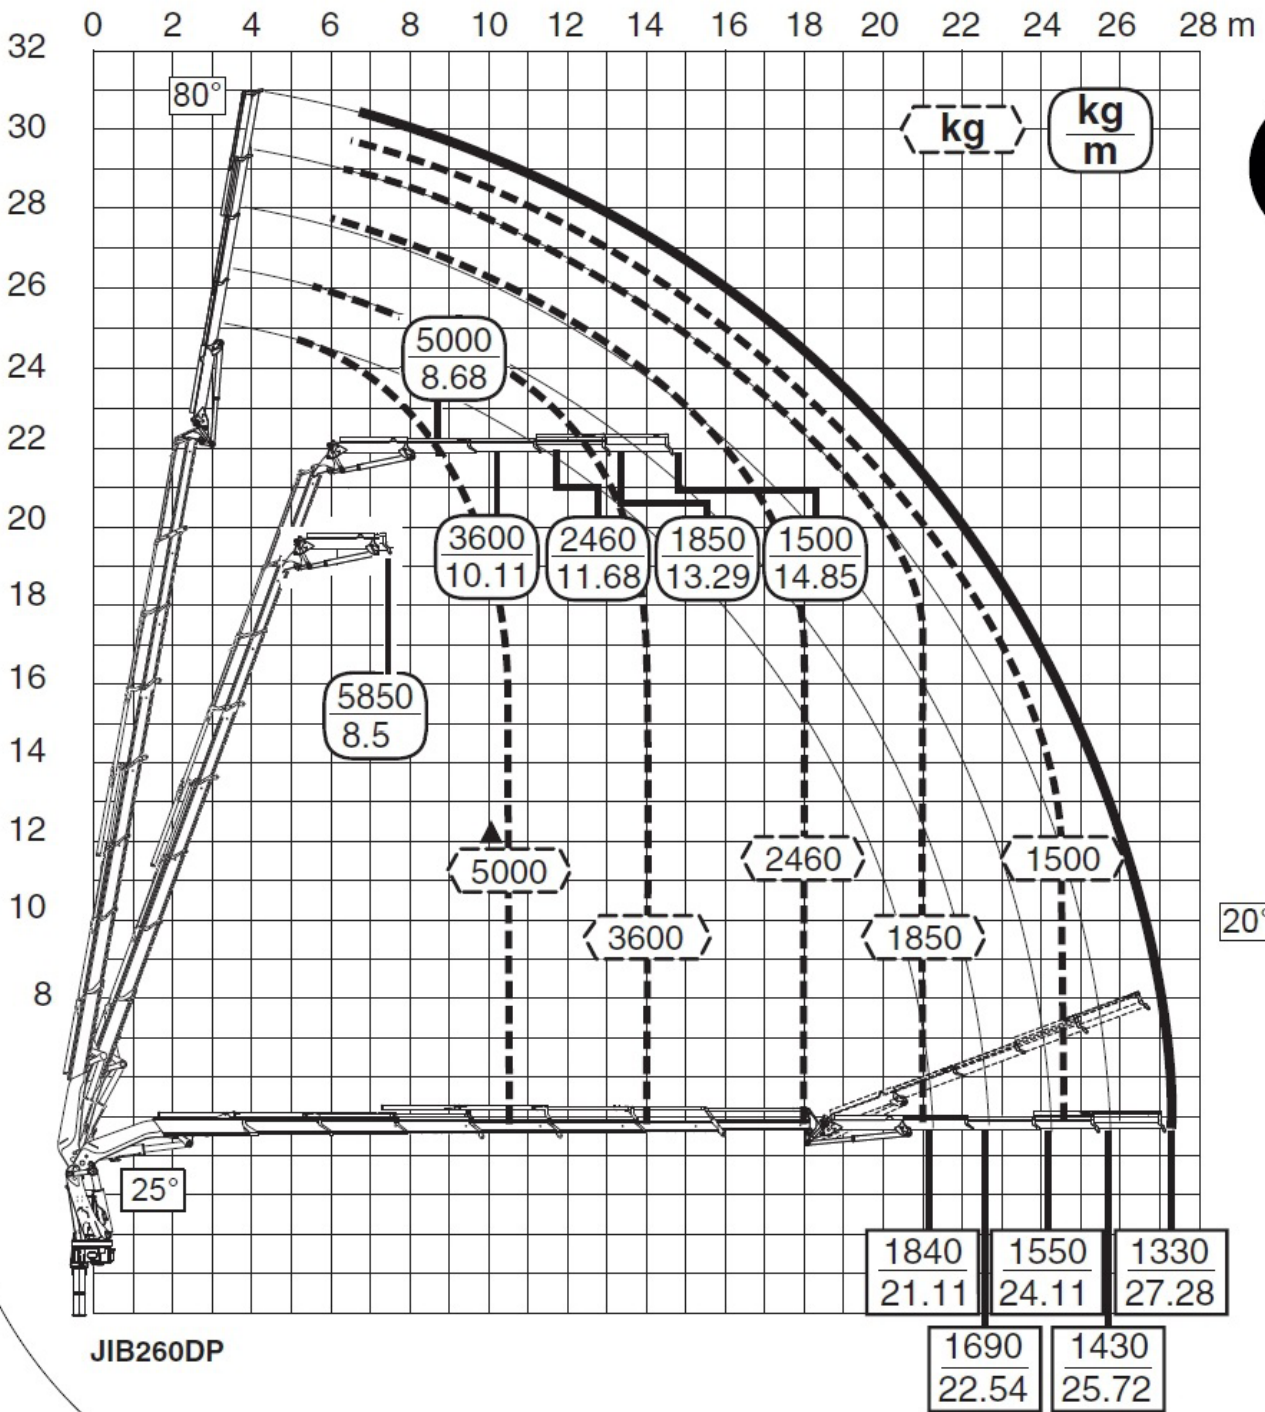

955/7S + JIB 4S heavy duty PERFORMANCE 100%

AD1R195_1k